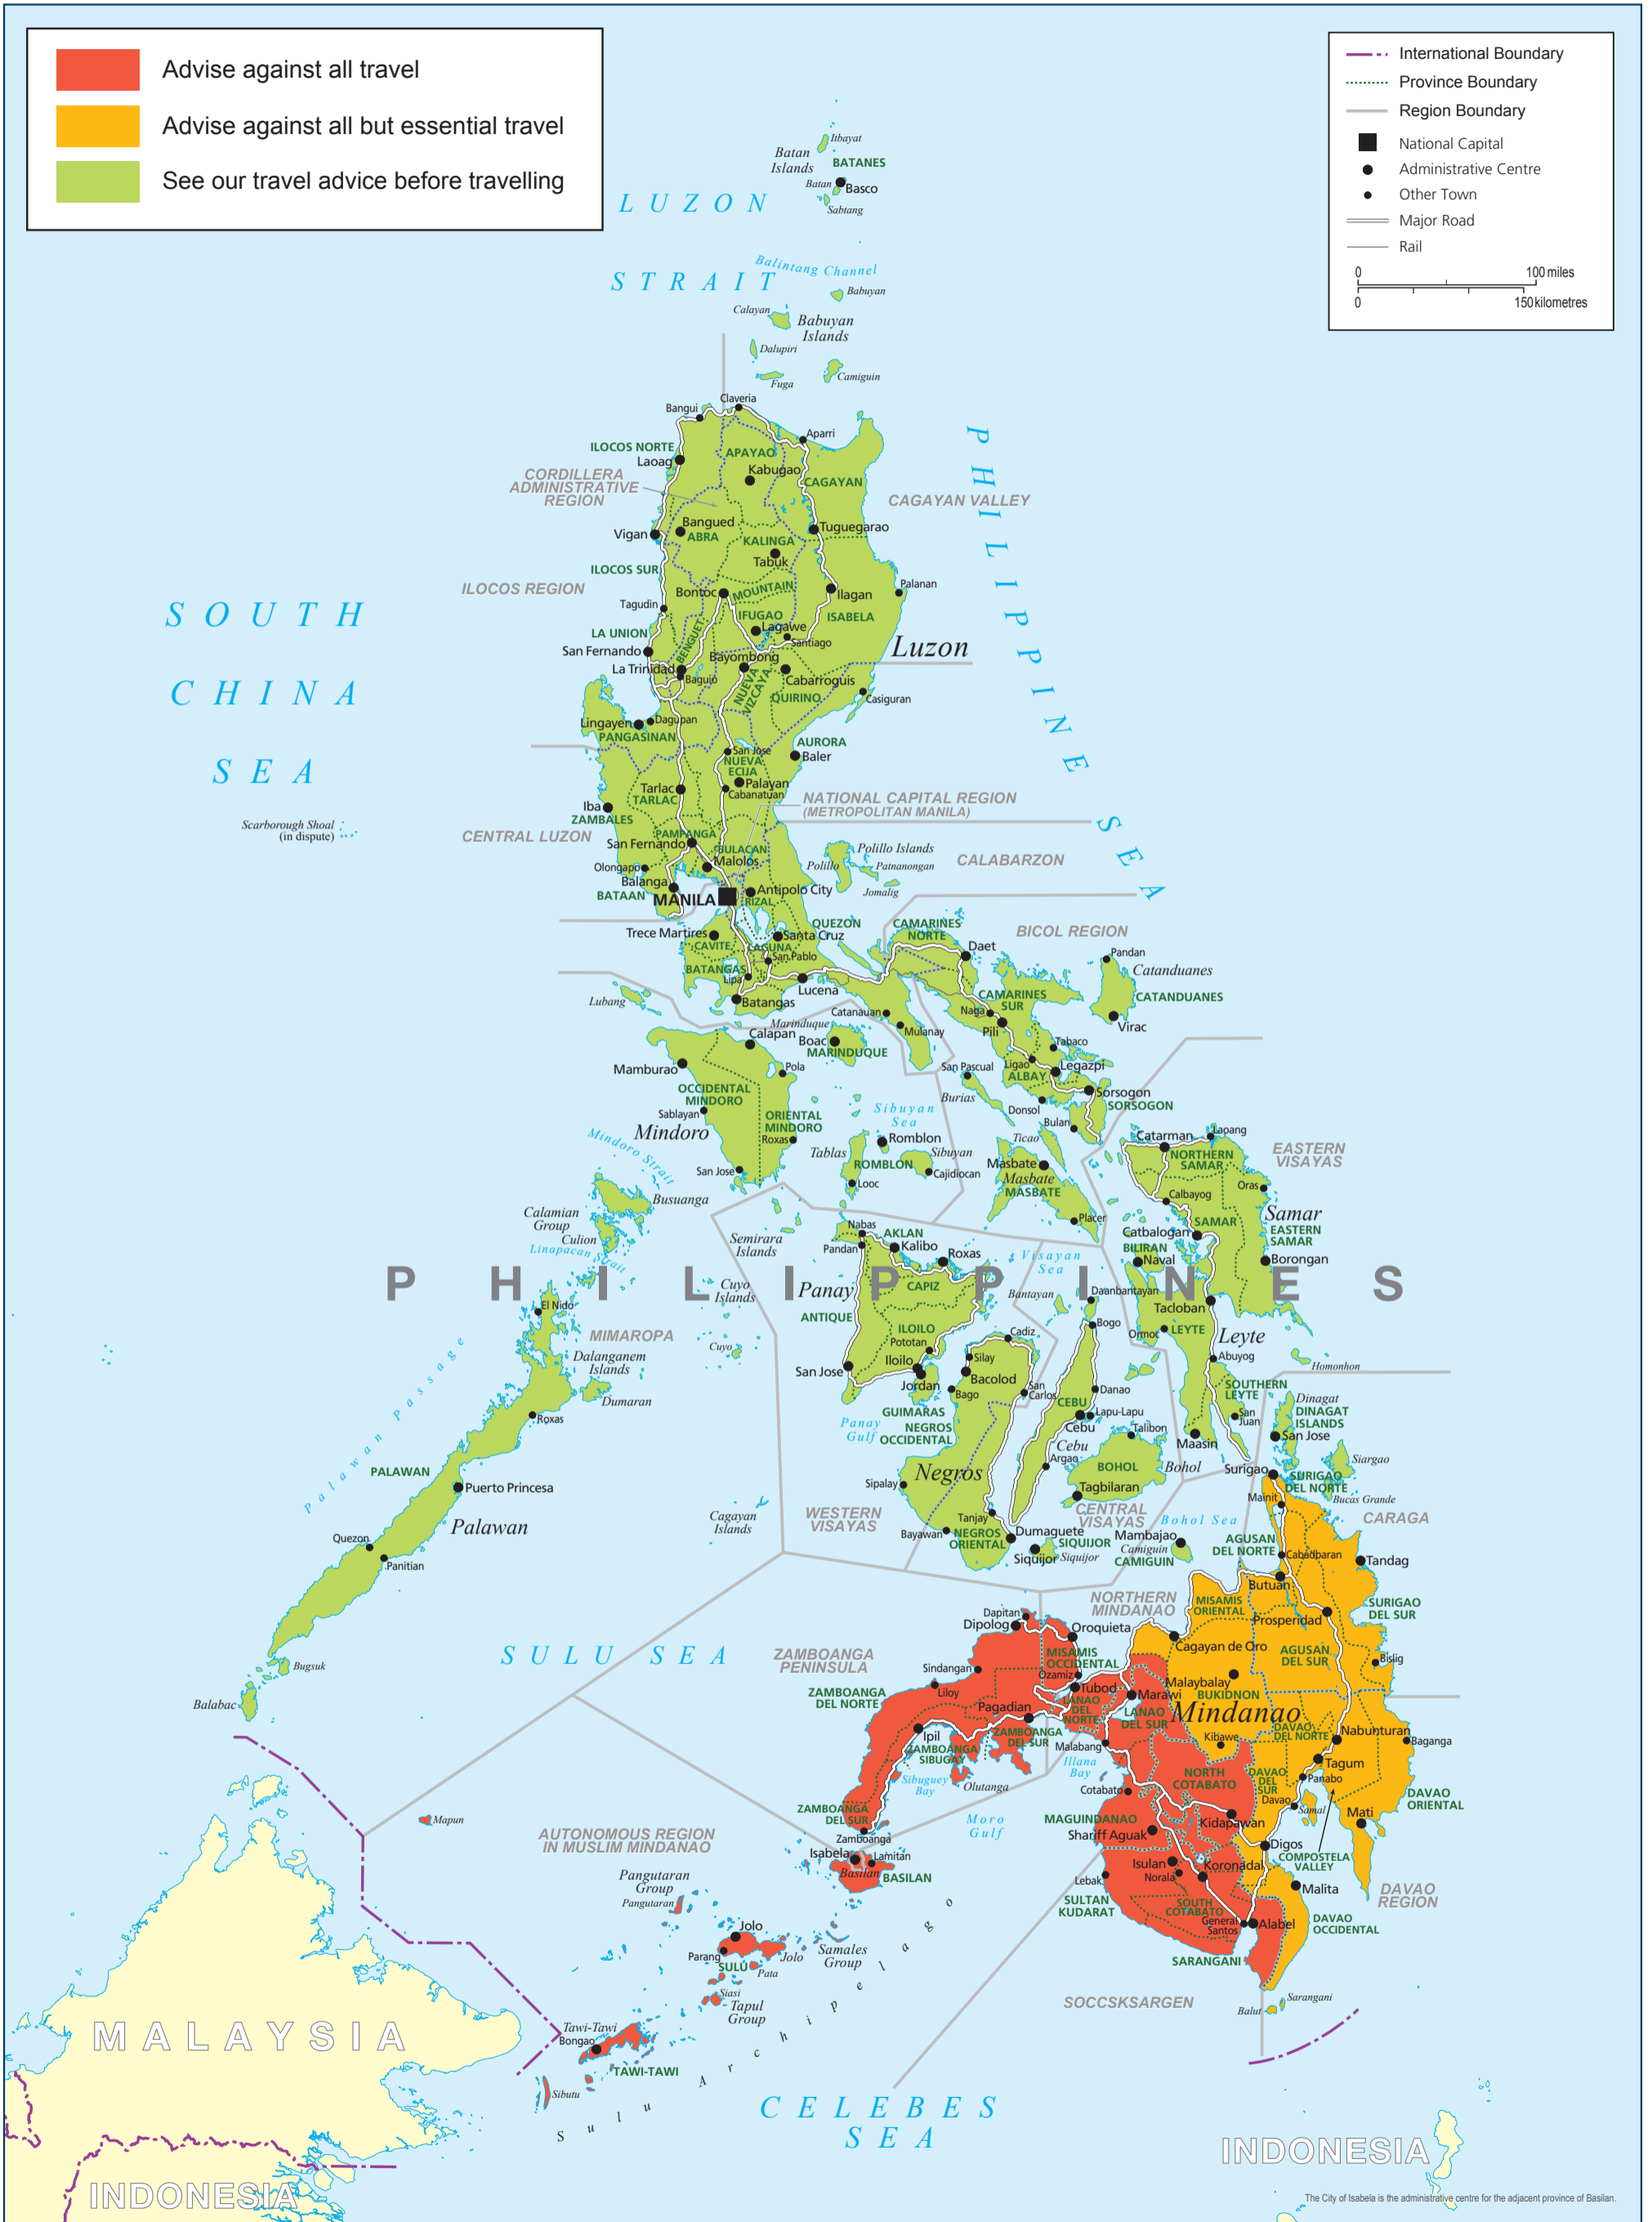

Philippines: Travel Advice